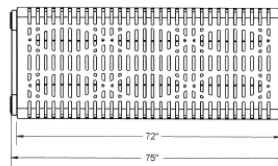

N.O.F. / Inc.

4 and 6 Ft. Lexington Backless Bench - Portable.

- 150 - 214 Lbs.
- 4' Overall Dimensions: 51"L x 30"W x 25"H.
- 1 1/2" Cast aluminum frame.
- High quality thermoplastic finish seat.
- All stainless steel hardware.
- Available in Diamond, Fiesta, Perforated, Slat and Wave Style.
- Available in 4 ft. and 6 ft. lengths with optional add ons.
- Can be surface mounted.
- Some assembly required.

Item #: US 958V4

Lexington Bench Styles

Diamond Perforated

Fiesta Wave Slat

Thermoplastic Colors

Model Number	Description
US 958V4	4' Lexington Diamond Style Bench. 150 lbs.
US 958FB4	4' Lexington Fiesta Style Bench. 170 lbs.
US 958FS4	4' Lexington Slat Style Bench. 170 lbs.
US 958FW4	4' Lexington Wave Style Bench. 170 lbs.
US 958F4	4' Lexington Perforated Style Bench. 158 lbs.
US 958V6	6' Lexington Diamond Style Bench. 214 lbs.
US 958FB6	6' Lexington Fiesta Style Bench. 190 lbs.
US 958FS6	6' Lexington Slat Style Bench. 190 lbs.
US 958FW6	6' Lexington Wave Style Bench. 207 lbs.
US 958F6	6' Lexington Perforated Style Bench. 170 lbs.
	Bench Add Ons
US 958AOV4	4' Add On, Diamond Style 140 lbs.
US 958AOFB4	4' Add On, Fiesta Style 160 lbs.
US 958AOFs4	4' Add On, Slat Style 160 lbs.
US 958AOFW4	4' Add On, Wave Style 160 lbs.
US 958AOF4	4' Add On, Perforated Style 148 lbs.
US 958AOV6	6' Add On, Diamond Style 150 lbs.
US 958AOFB6	6' Add On, Fiesta Style 180 lbs.
US 958AOFs6	6' Add On, Slat Style 180 lbs.
US 958AOFW6	6' Add On, Wave Style 180 lbs.
US 958AOF6	6' Add On, Perforated Style 158 lbs.

6' Lexington Diamond Style Backless Bench

6' Lexington Fiesta Style Backless Bench

6' Lexington Slat Style Backless Bench

6' Lexington Wave Style Backless Bench

6' Lexington Perforated Style Backless Bench