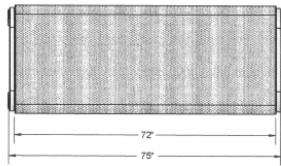

N.O.F. / Inc.

4 and 6 Ft. Lexington Backless Bench - Portable.

- 150 - 214 Lbs.
- 4' Overall Dimensions: 51"L x 30"W x 25"H.
- 1 1/2" Cast aluminum frame.
- High quality thermoplastic finish seat.
- All stainless steel hardware.
- Available in Diamond, Fiesta, Perforated, Slat and Wave Style.
- Available in 4 ft. and 6 ft. lengths with optional add ons.
- Can be surface mounted.
- Some assembly required.

Item #: US 958V4

Lexington Bench Styles

Diamond Perforated

Fiesta Wave Slat

Thermoplastic Colors

Model Number	Description
US 958V4	4' Lexington Diamond Style Bench. 150 lbs.
US 958FB4	4' Lexington Fiesta Style Bench. 170 lbs.
US 958FS4	4' Lexington Slat Style Bench. 170 lbs.
US 958FW4	4' Lexington Wave Style Bench. 170 lbs.
US 958F4	4' Lexington Perforated Style Bench. 158 lbs.
US 958V6	6' Lexington Diamond Style Bench. 214 lbs.
US 958FB6	6' Lexington Fiesta Style Bench. 190 lbs.
US 958FS6	6' Lexington Slat Style Bench. 190 lbs.
US 958FW6	6' Lexington Wave Style Bench. 207 lbs.
US 958F6	6' Lexington Perforated Style Bench. 170 lbs.
	Bench Add Ons
US 958AOV4	4' Add On, Diamond Style 140 lbs.
US 958AOFB4	4' Add On, Fiesta Style 160 lbs.
US 958AOFs4	4' Add On, Slat Style 160 lbs.
US 958AOFW4	4' Add On, Wave Style 160 lbs.
US 958AOF4	4' Add On, Perforated Style 148 lbs.
US 958AOV6	6' Add On, Diamond Style 150 lbs.
US 958AOFB6	6' Add On, Fiesta Style 180 lbs.
US 958AOFs6	6' Add On, Slat Style 180 lbs.
US 958AOFW6	6' Add On, Wave Style 180 lbs.
US 958AOF6	6' Add On, Perforated Style 158 lbs.

6' Lexington Diamond Style Backless Bench

6' Lexington Fiesta Style Backless Bench

6' Lexington Slat Style Backless Bench

6' Lexington Wave Style Backless Bench

6' Lexington Perforated Style Backless Bench