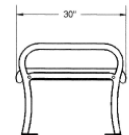

N.O.F. / Inc.

4 and 6 Ft. Lexington Backless Bench - Portable.

- 150 - 214 Lbs.
- 4' Overall Dimensions: 51"L x 30"W x 25"H.
- 1 1/2" Cast aluminum frame.
- High quality thermoplastic finish seat.
- All stainless steel hardware.
- Available in Diamond, Fiesta, Perforated, Slat and Wave Style.
- Available in 4 ft. and 6 ft. lengths with optional add ons.
- Can be surface mounted.
- Some assembly required.

Item #: US 958V4

Lexington Bench Styles

Diamond Perforated

Fiesta Wave Slat

Thermoplastic Colors

Model Number	Description
US 958V4	4' Lexington Diamond Style Bench. 150 lbs.
US 958FB4	4' Lexington Fiesta Style Bench. 170 lbs.
US 958FS4	4' Lexington Slat Style Bench. 170 lbs.
US 958FW4	4' Lexington Wave Style Bench. 170 lbs.
US 958F4	4' Lexington Perforated Style Bench. 158 lbs.
US 958V6	6' Lexington Diamond Style Bench. 214 lbs.
US 958FB6	6' Lexington Fiesta Style Bench. 190 lbs.
US 958FS6	6' Lexington Slat Style Bench. 190 lbs.
US 958FW6	6' Lexington Wave Style Bench. 207 lbs.
US 958F6	6' Lexington Perforated Style Bench. 170 lbs.
	Bench Add Ons
US 958AOV4	4' Add On, Diamond Style 140 lbs.
US 958AOFB4	4' Add On, Fiesta Style 160 lbs.
US 958AOFs4	4' Add On, Slat Style 160 lbs.
US 958AOFW4	4' Add On, Wave Style 160 lbs.
US 958AOF4	4' Add On, Perforated Style 148 lbs.
US 958AOV6	6' Add On, Diamond Style 150 lbs.
US 958AOFB6	6' Add On, Fiesta Style 180 lbs.
US 958AOFs6	6' Add On, Slat Style 180 lbs.
US 958AOFW6	6' Add On, Wave Style 180 lbs.
US 958AOF6	6' Add On, Perforated Style 158 lbs.

6' Lexington Diamond Style Backless Bench

6' Lexington Fiesta Style Backless Bench

6' Lexington Slat Style Backless Bench

6' Lexington Wave Style Backless Bench

6' Lexington Perforated Style Backless Bench