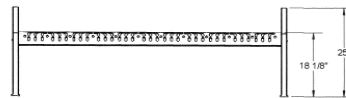

N.O.F. / Inc.

4 and 6 Ft. Lexington Backless Bench - Portable.

- 150 - 214 Lbs.
- 4' Overall Dimensions: 51"L x 30"W x 25"H.
- 1 1/2" Cast aluminum frame.
- High quality thermoplastic finish seat.
- All stainless steel hardware.
- Available in Diamond, Fiesta, Perforated, Slat and Wave Style.
- Available in 4 ft. and 6 ft. lengths with optional add ons.
- Can be surface mounted.
- Some assembly required.

Item #: US 958V4

Lexington Bench Styles

Diamond Perforated

Fiesta Wave Slat

Thermoplastic Colors

Model Number	Description
US 958V4	4' Lexington Diamond Style Bench. 150 lbs.
US 958FB4	4' Lexington Fiesta Style Bench. 170 lbs.
US 958FS4	4' Lexington Slat Style Bench. 170 lbs.
US 958FW4	4' Lexington Wave Style Bench. 170 lbs.
US 958F4	4' Lexington Perforated Style Bench. 158 lbs.
US 958V6	6' Lexington Diamond Style Bench. 214 lbs.
US 958FB6	6' Lexington Fiesta Style Bench. 190 lbs.
US 958FS6	6' Lexington Slat Style Bench. 190 lbs.
US 958FW6	6' Lexington Wave Style Bench. 207 lbs.
US 958F6	6' Lexington Perforated Style Bench. 170 lbs.
	Bench Add Ons
US 958AOV4	4' Add On, Diamond Style 140 lbs.
US 958AOFB4	4' Add On, Fiesta Style 160 lbs.
US 958AOFs4	4' Add On, Slat Style 160 lbs.
US 958AOFW4	4' Add On, Wave Style 160 lbs.
US 958AOF4	4' Add On, Perforated Style 148 lbs.
US 958AOV6	6' Add On, Diamond Style 150 lbs.
US 958AOFB6	6' Add On, Fiesta Style 180 lbs.
US 958AOFs6	6' Add On, Slat Style 180 lbs.
US 958AOFW6	6' Add On, Wave Style 180 lbs.
US 958AOF6	6' Add On, Perforated Style 158 lbs.

6' Lexington Diamond Style Backless Bench

6' Lexington Fiesta Style Backless Bench

6' Lexington Slat Style Backless Bench

6' Lexington Wave Style Backless Bench

6' Lexington Perforated Style Backless Bench