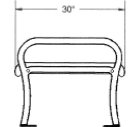

N.O.F. / Inc.

4 and 6 Ft. Lexington Backless Bench - Portable.

- 150 - 214 Lbs.
- 4' Overall Dimensions: 51"L x 30"W x 25"H.
- 1 1/2" Cast aluminum frame.
- High quality thermoplastic finish seat.
- All stainless steel hardware.
- Available in Diamond, Fiesta, Perforated, Slat and Wave Style.
- Available in 4 ft. and 6 ft. lengths with optional add ons.
- Can be surface mounted.
- Some assembly required.

Item #: US 958V4

Lexington Bench Styles

Diamond Perforated

Fiesta Wave Slat

Thermoplastic Colors

Model Number	Description
US 958V4	4' Lexington Diamond Style Bench. 150 lbs.
US 958FB4	4' Lexington Fiesta Style Bench. 170 lbs.
US 958FS4	4' Lexington Slat Style Bench. 170 lbs.
US 958FW4	4' Lexington Wave Style Bench. 170 lbs.
US 958F4	4' Lexington Perforated Style Bench. 158 lbs.
US 958V6	6' Lexington Diamond Style Bench. 214 lbs.
US 958FB6	6' Lexington Fiesta Style Bench. 190 lbs.
US 958FS6	6' Lexington Slat Style Bench. 190 lbs.
US 958FW6	6' Lexington Wave Style Bench. 207 lbs.
US 958F6	6' Lexington Perforated Style Bench. 170 lbs.
	Bench Add Ons
US 958AOV4	4' Add On, Diamond Style 140 lbs.
US 958AOFB4	4' Add On, Fiesta Style 160 lbs.
US 958AOFs4	4' Add On, Slat Style 160 lbs.
US 958AOFW4	4' Add On, Wave Style 160 lbs.
US 958AOF4	4' Add On, Perforated Style 148 lbs.
US 958AOV6	6' Add On, Diamond Style 150 lbs.
US 958AOFB6	6' Add On, Fiesta Style 180 lbs.
US 958AOFs6	6' Add On, Slat Style 180 lbs.
US 958AOFW6	6' Add On, Wave Style 180 lbs.
US 958AOF6	6' Add On, Perforated Style 158 lbs.

6' Lexington Diamond Style Backless Bench

6' Lexington Fiesta Style Backless Bench

6' Lexington Slat Style Backless Bench

6' Lexington Wave Style Backless Bench

6' Lexington Perforated Style Backless Bench